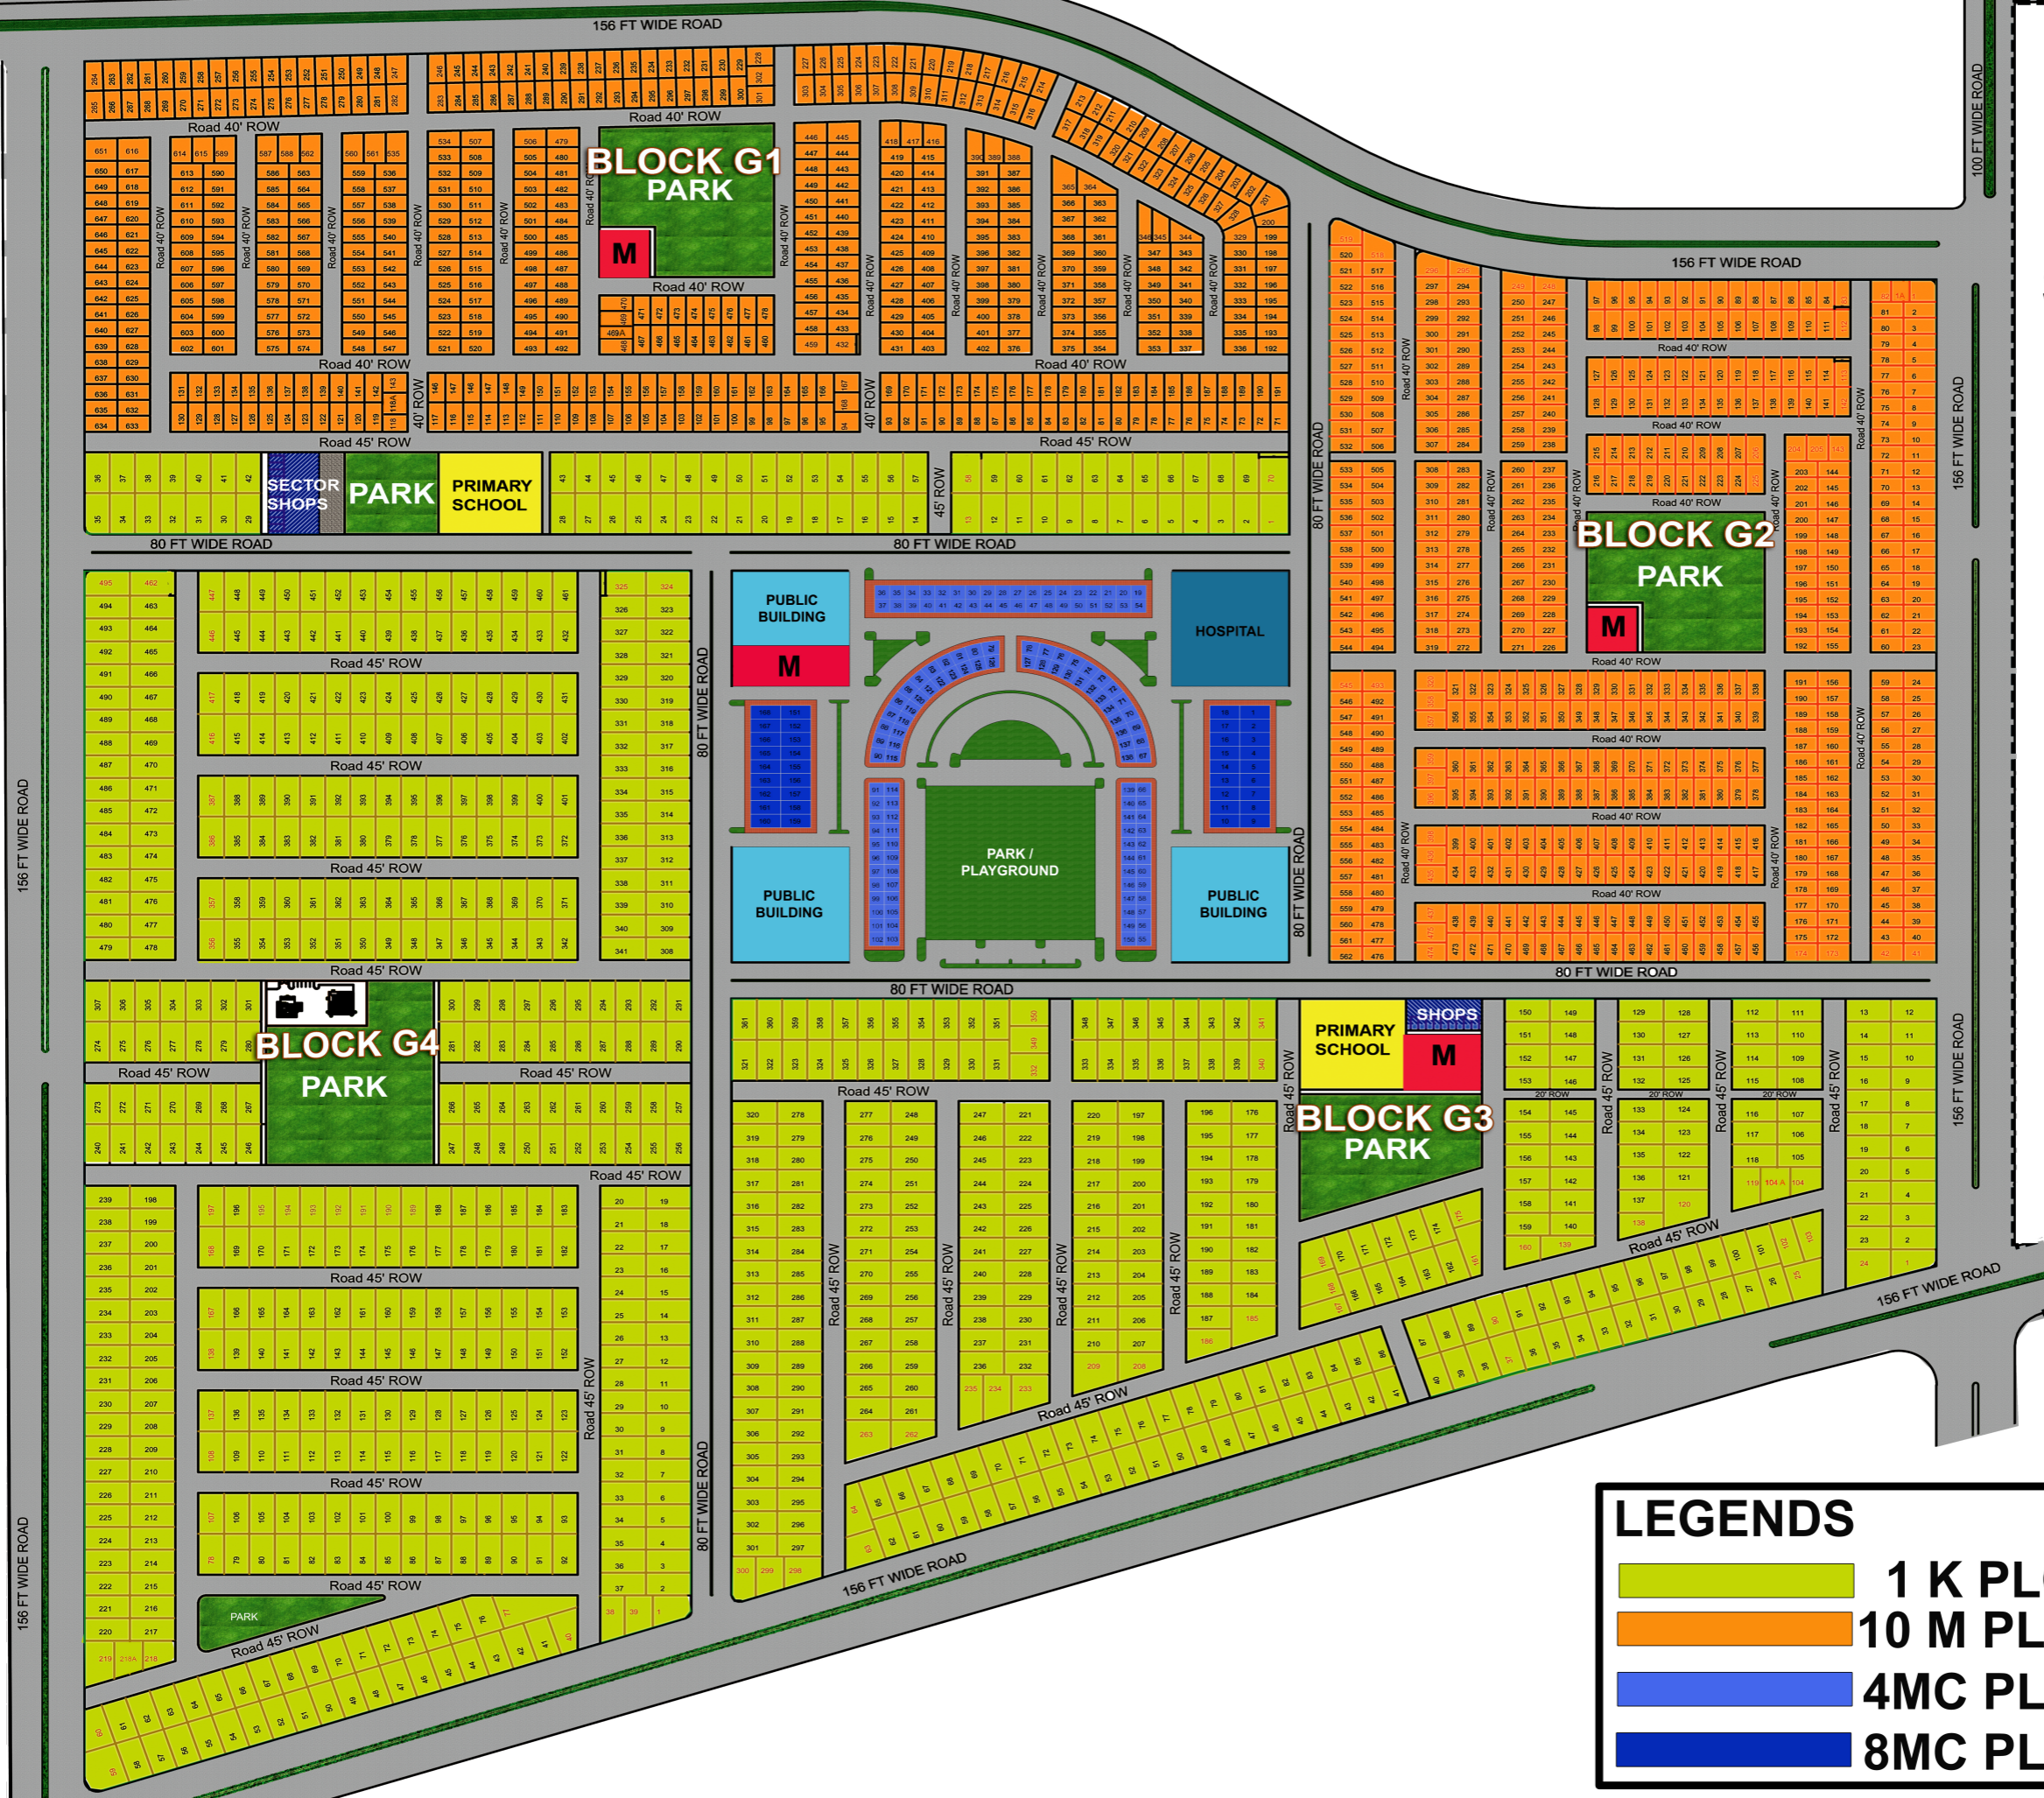

SECTOR G

LEGENDS

- 1 K PLOTS
- 10 M PLOTS
- 4MC PLOTS
- 8MC PLOTS

Note: This is a provisional map & DHA Gujranwala reserve the right to change / alter the sector layout due to any technical reason or ground variation